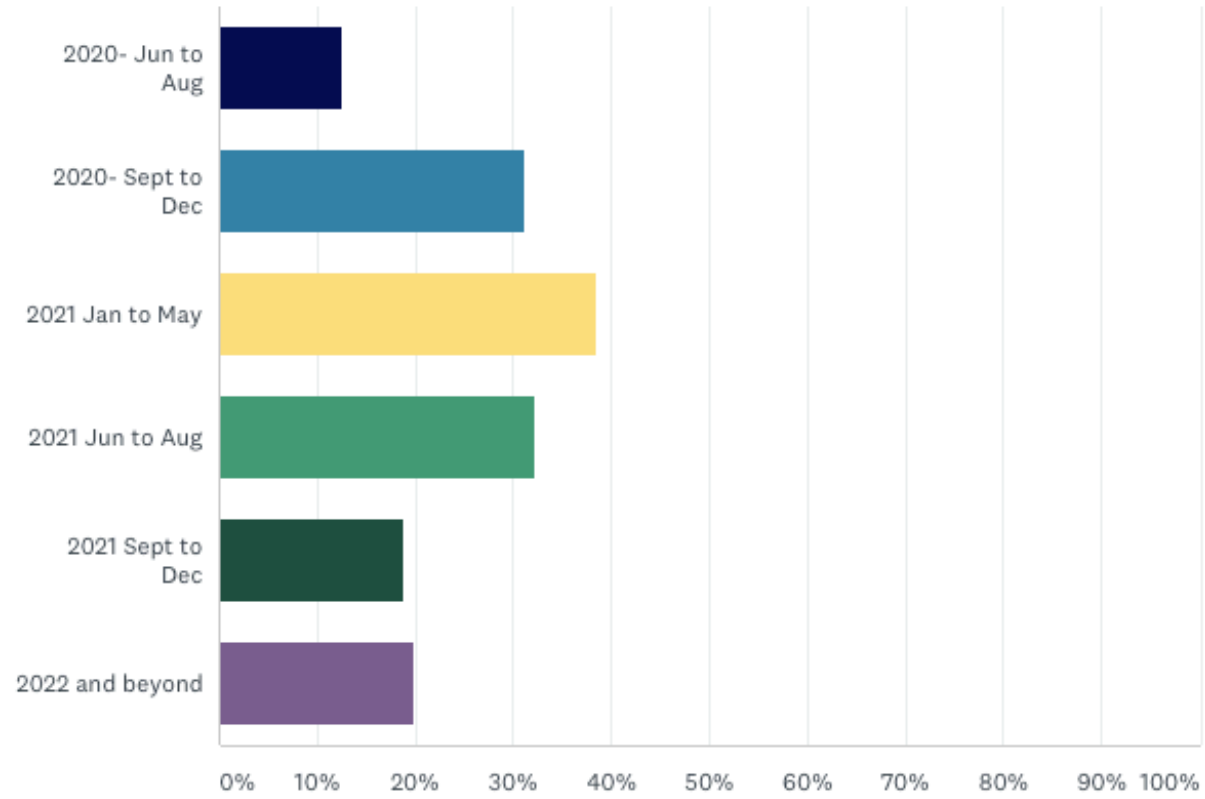

How likely is your company to have an offsite (out of office) meeting within the next 18 months?

Answered: 118 Skipped: 0

ANSWER CHOICES	RESPONSES
Very Likely	29.66% 35
Somewhat Likely	33.90% 40
Somewhat Unlikely	11.86% 14
Very Unlikely	11.02% 13
Will not happen	4.24% 5
Unsure	9.32% 11
TOTAL	118

What are the time frames for this (these) future meetings?

Answered: 96 Skipped: 22

Where would you considering holding the meeting(s)

Answered: 96 Skipped: 22

ANSWER CHOICES	RESPONSES
▼ Locally - within PEI	94.79% 91
▼ New Brunswick	10.42% 10
▼ Nova Scotia	7.29% 7
▼ Newfoundland	5.21% 5
▼ Outside of the Atlantic Provinces	7.29% 7
Total Respondents: 96	

How many would normally attend the meeting or event?

Answered: 96 Skipped: 22

ANSWER CHOICES	RESPONSES
More than 1,000	0.00% 0
501 - 1000 attendees	6.25% 6
101 - 500 attendees	26.04% 25
51 - 100 attendees	27.08% 26
15 - 50 attendees	21.88% 21
less than 15 attendees	18.75% 18
TOTAL	96