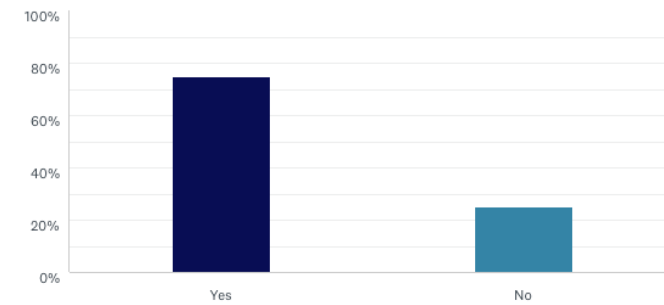

Answered: 97 Skipped: 21

ANSWER CHOICES	RESPONSES
▼ Yes	77.32% 75
▼ No	22.68% 22
TOTAL	97

Would you consider using the Meetings & Conventions PEI's services to host a future meeting?

Answered: 97 Skipped: 21

ANSWER CHOICES	RESPONSES
▼ Yes	95.88% 93
▼ No	4.12% 4
TOTAL	97

Can we connect with you regarding your future meeting needs?

Answered: 96 Skipped: 22

ANSWER CHOICES	RESPONSES
▼ Yes	75.00% 72
▼ No	25.00% 24
TOTAL	96