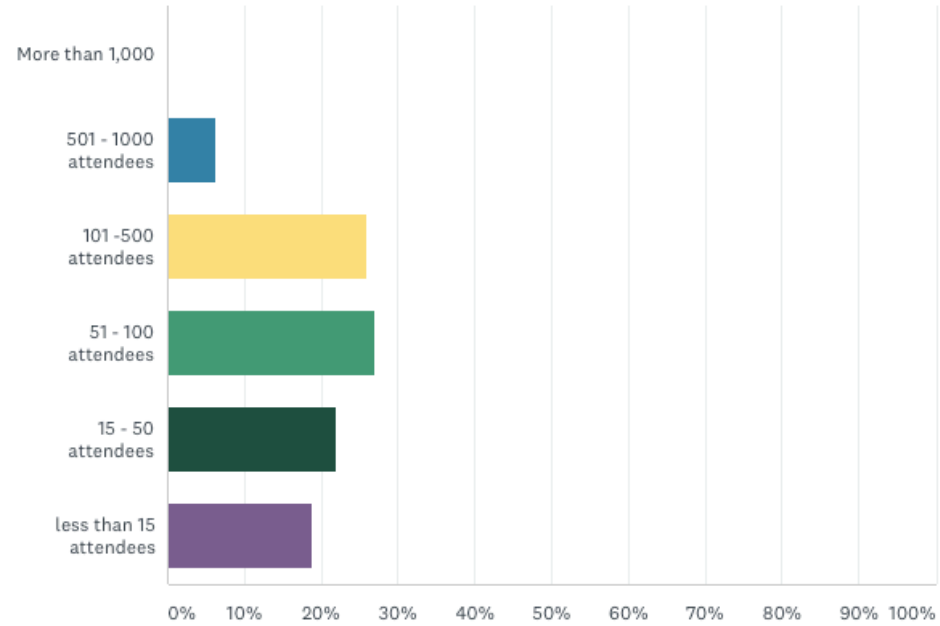

What are the time frames for this (these) future meetings?

Answered: 96 Skipped: 22

Where would you considering holding the meeting(s)

Answered: 96 Skipped: 22

ANSWER CHOICES	RESPONSES
▼ Locally - within PEI	94.79% 91
▼ New Brunswick	10.42% 10
▼ Nova Scotia	7.29% 7
▼ Newfoundland	5.21% 5
▼ Outside of the Atlantic Provinces	7.29% 7
Total Respondents: 96	

How many would normally attend the meeting or event?

Answered: 96 Skipped: 22

ANSWER CHOICES	RESPONSES
More than 1,000	0.00% 0
501 - 1000 attendees	6.25% 6
101 - 500 attendees	26.04% 25
51 - 100 attendees	27.08% 26
15 - 50 attendees	21.88% 21
less than 15 attendees	18.75% 18
TOTAL	96