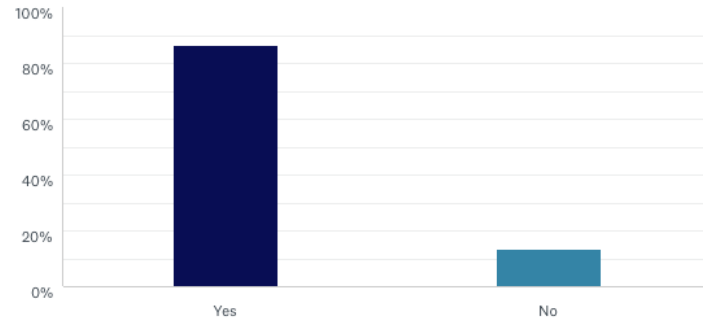

Are you aware of Meetings & Conventions PEI and the services we offer free of charge?

Answered: 97 Skipped: 21

ANSWER CHOICES	RESPONSES
▼ Yes	86.60% 84
▼ No	13.40% 13
TOTAL	97