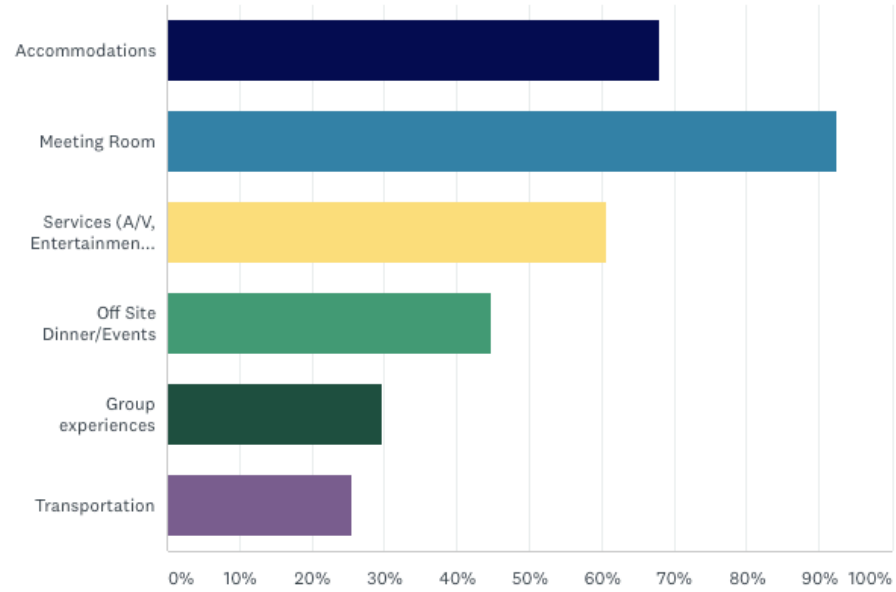

How many would normally attend the meeting or event?

Answered: 96 Skipped: 22

ANSWER CHOICES	RESPONSES
More than 1,000	0.00% 0
501 - 1000 attendees	6.25% 6
101 - 500 attendees	26.04% 25
51 - 100 attendees	27.08% 26
15 - 50 attendees	21.88% 21
less than 15 attendees	18.75% 18
TOTAL	96

What type of venue would you require to host your meeting (check all that apply)

Answered: 94 Skipped: 24

ANSWER CHOICES	RESPONSES
▼ Accommodations	68.09% 64
▼ Meeting Room	92.55% 87
▼ Services (A/V, Entertainment, Speakers, Photography etc)	60.64% 57
▼ Off Site Dinner/Events	44.68% 42
▼ Group experiences	29.79% 28
▼ Transportation	25.53% 24
Total Respondents: 94	