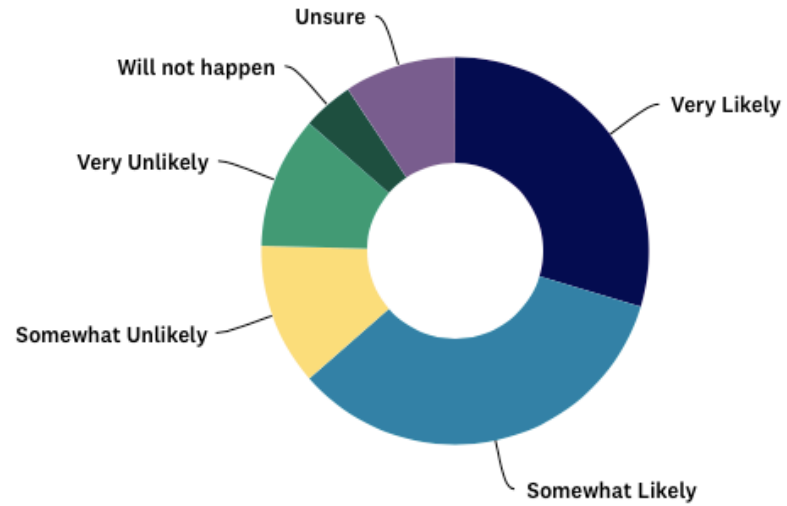

How likely is your company to have an offsite (out of office) meeting within the next 18 months?

Answered: 118 Skipped: 0

ANSWER CHOICES	RESPONSES
Very Likely	29.66% 35
Somewhat Likely	33.90% 40
Somewhat Unlikely	11.86% 14
Very Unlikely	11.02% 13
Will not happen	4.24% 5
Unsure	9.32% 11
TOTAL	118