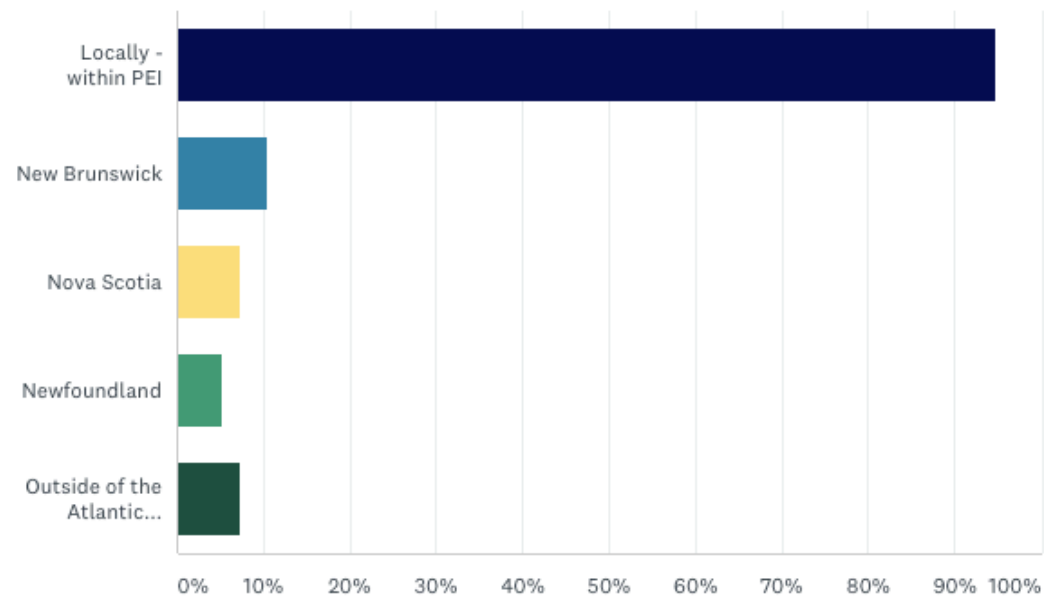

What are the time frames for this (these) future meetings?

Answered: 96 Skipped: 22

Where would you considering holding the meeting(s)

Answered: 96 Skipped: 22

ANSWER CHOICES	RESPONSES
▼ Locally - within PEI	94.79% 91
▼ New Brunswick	10.42% 10
▼ Nova Scotia	7.29% 7
▼ Newfoundland	5.21% 5
▼ Outside of the Atlantic Provinces	7.29% 7
Total Respondents: 96	